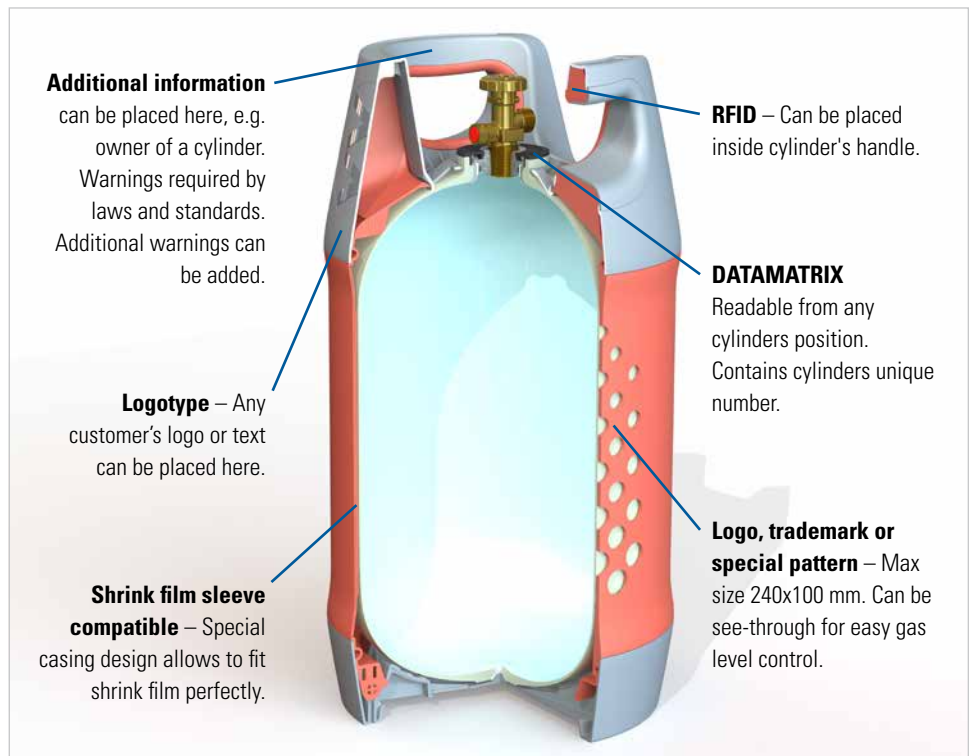

- **Low weight**
- **No rust**
- **Explosion proof in fire (no bleve)**
- **Attractive style**
- **Extensive customization options**
- **Easy gas level control**

### Cylinder key features

- Water capacity: 24.5 litres
- Tare weight: 5.0 kg
- Height: 583 mm
- Diameter: 310 mm
- Product range: contact us for other sizes
- Certified according to ADR/RID, ISO 1119-3, Directive 2010/35/EU